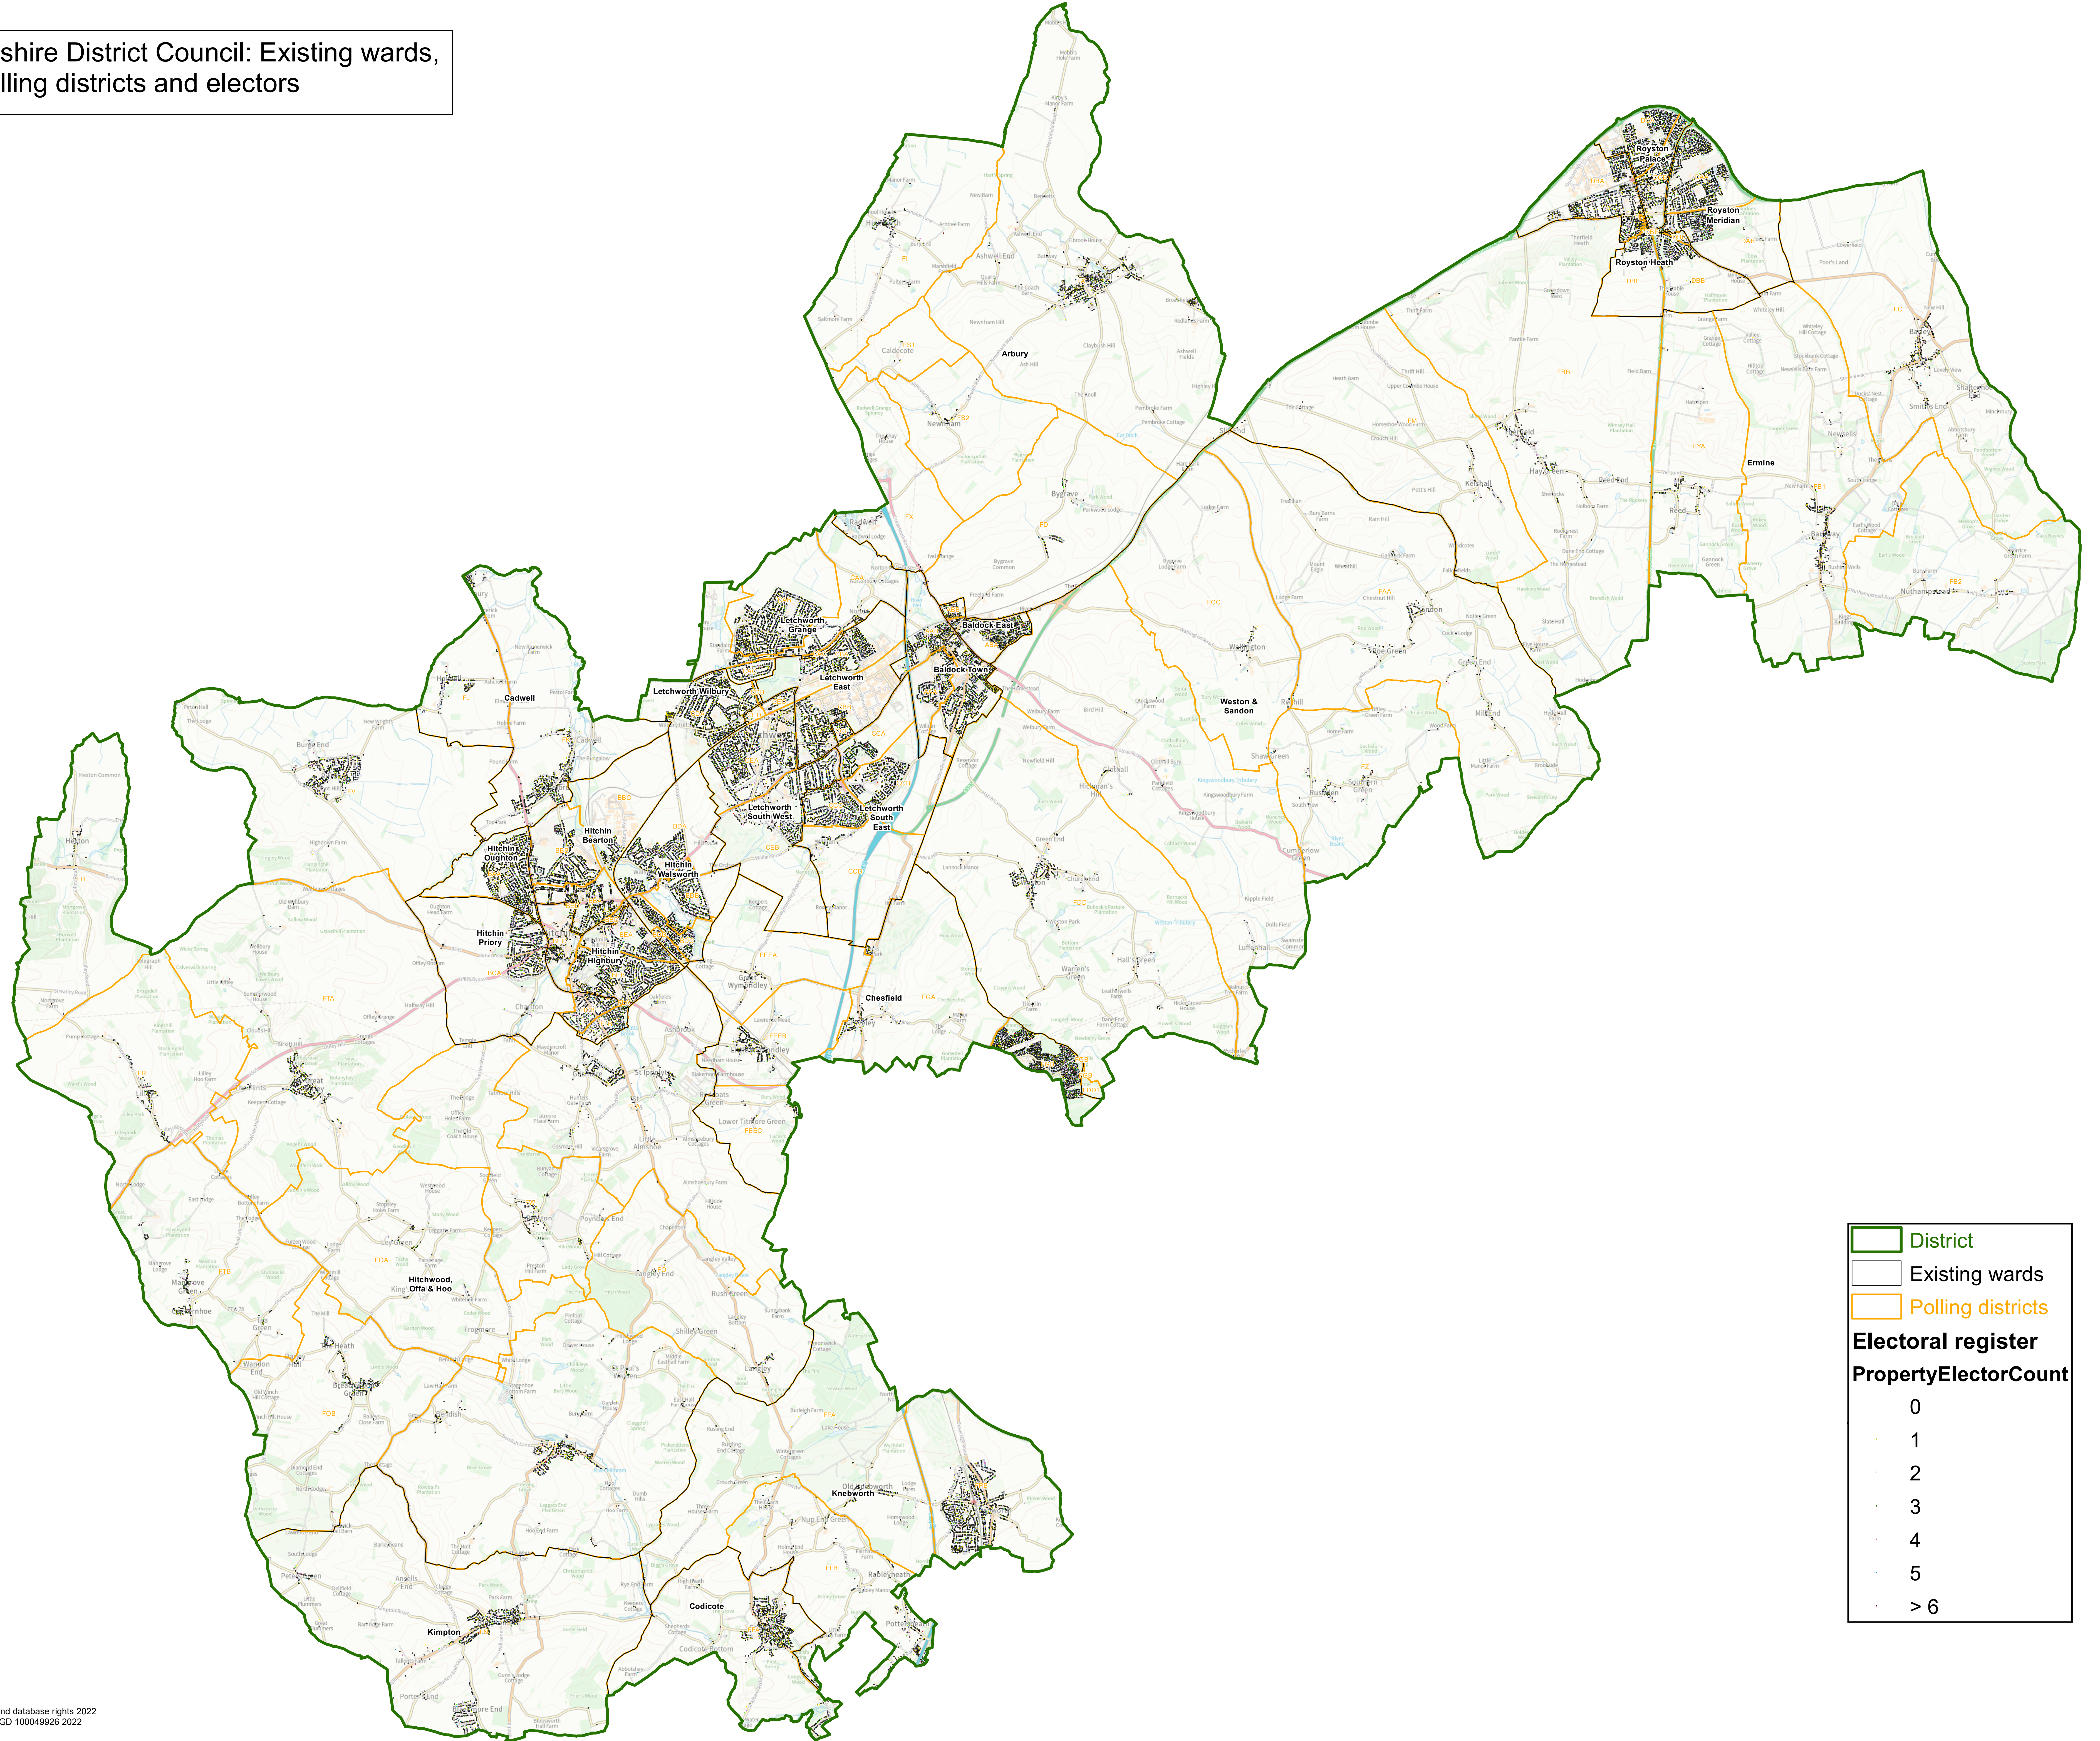

North Hertfordshire District Council: Existing wards, polling districts and electors

District
 Existing wards
 Polling districts

Electoral register

Property	Elector Count
	0
	1
	2
	3
	4
	5
	> 6