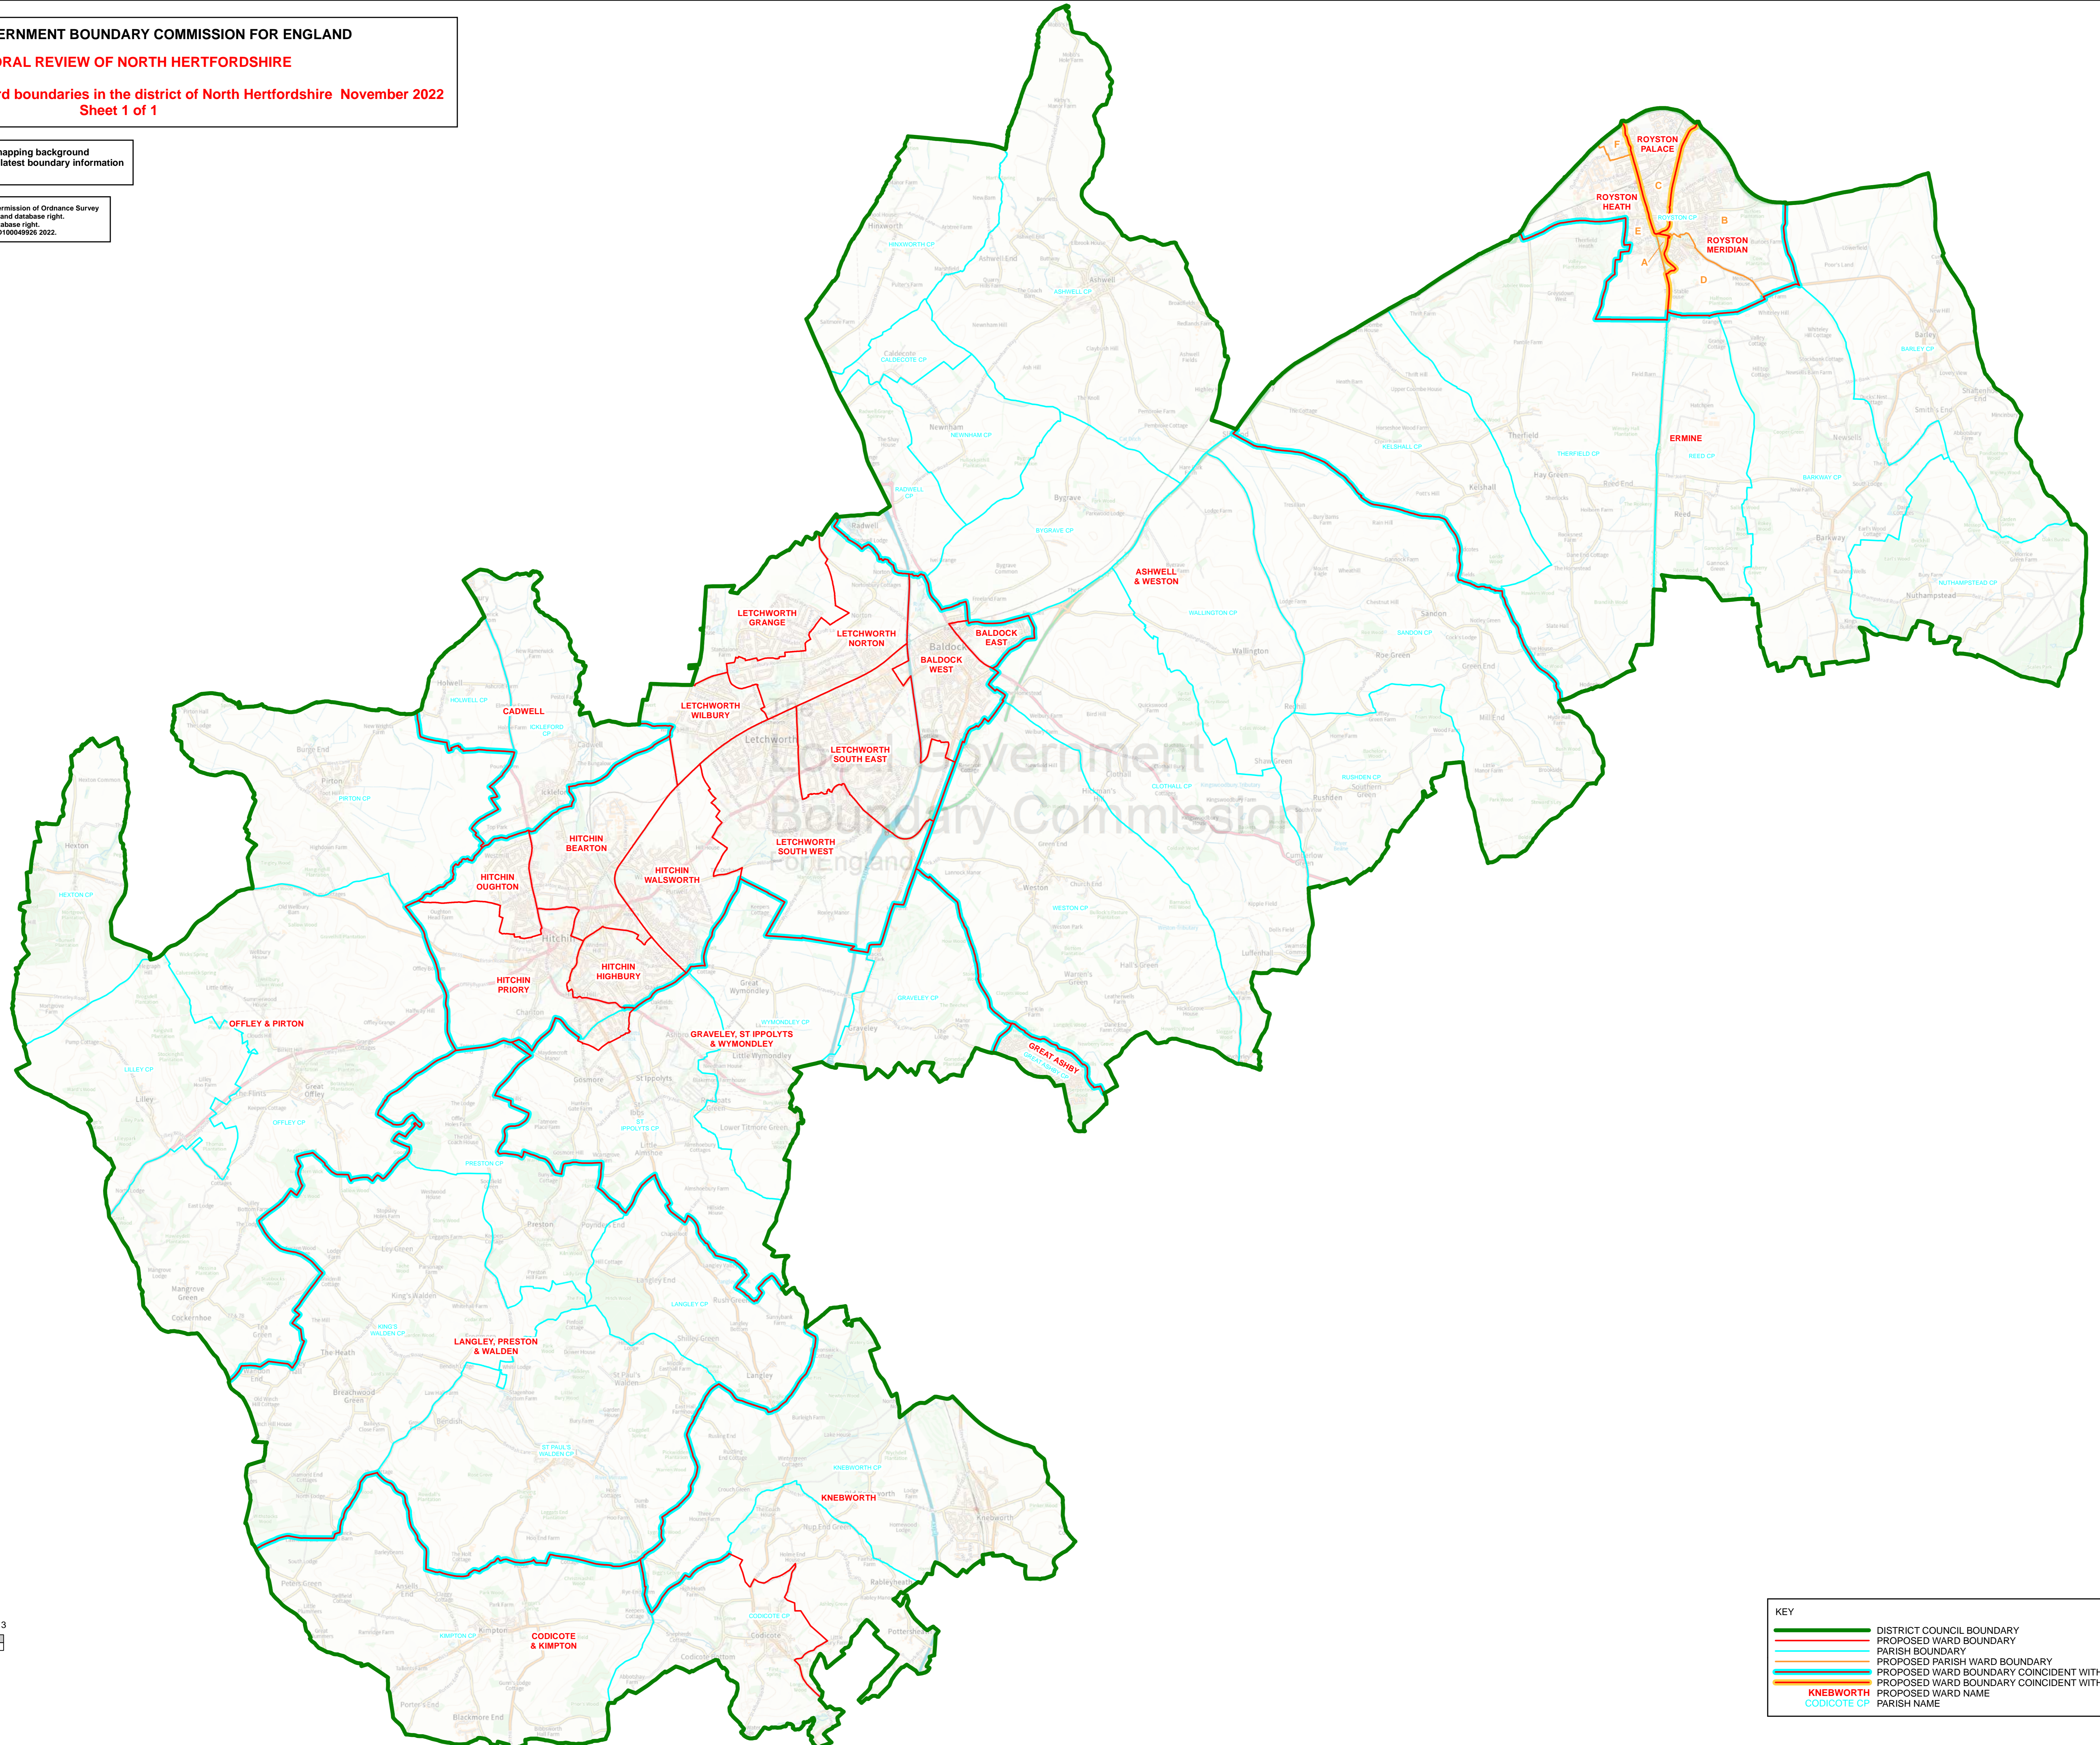

THE LOCAL GOVERNMENT BOUNDARY COMMISSION FOR ENGLAND

ELECTORAL REVIEW OF NORTH HERTFORDSHIRE

Draft recommendations for ward boundaries in the district of North Hertfordshire November 2022
Sheet 1 of 1

KEY TO PARISH WARDS

- ROYSTON CP
- A ROYSTON GARDEN LANE
- B ROYSTON MERIDIAN
- C ROYSTON PALACE
- D ROYSTON SOUTH
- E ROYSTON WEST
- F ROYSTON WILLOWSIDE

KEY	
	DISTRICT COUNCIL BOUNDARY
	PROPOSED WARD BOUNDARY
	PARISH BOUNDARY
	PROPOSED PARISH WARD BOUNDARY
	PROPOSED WARD BOUNDARY COINCIDENT WITH PARISH BOUNDARY
	PROPOSED WARD BOUNDARY COINCIDENT WITH PROPOSED PARISH WARD BOUNDARY
	PROPOSED WARD NAME
	PARISH NAME