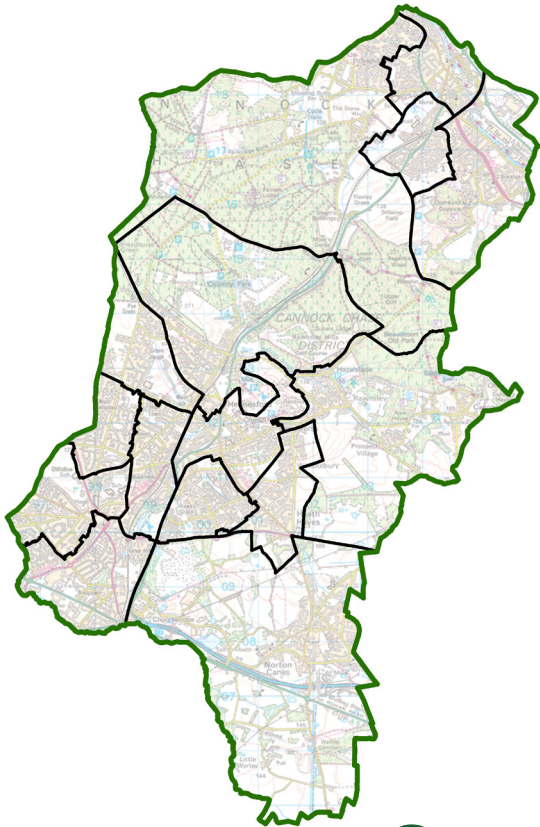

Have your say

Cannock Chase Electoral Review

The Local Government Boundary Commission for England is asking for your views on our electoral review of Cannock Chase. The review will agree new ward boundaries across the council.

- Do you have suggestions about where your ward boundaries should be?
- Where do people in your area go to access local facilities, such as shops and leisure activities?
- Which areas do you identify as your local community?