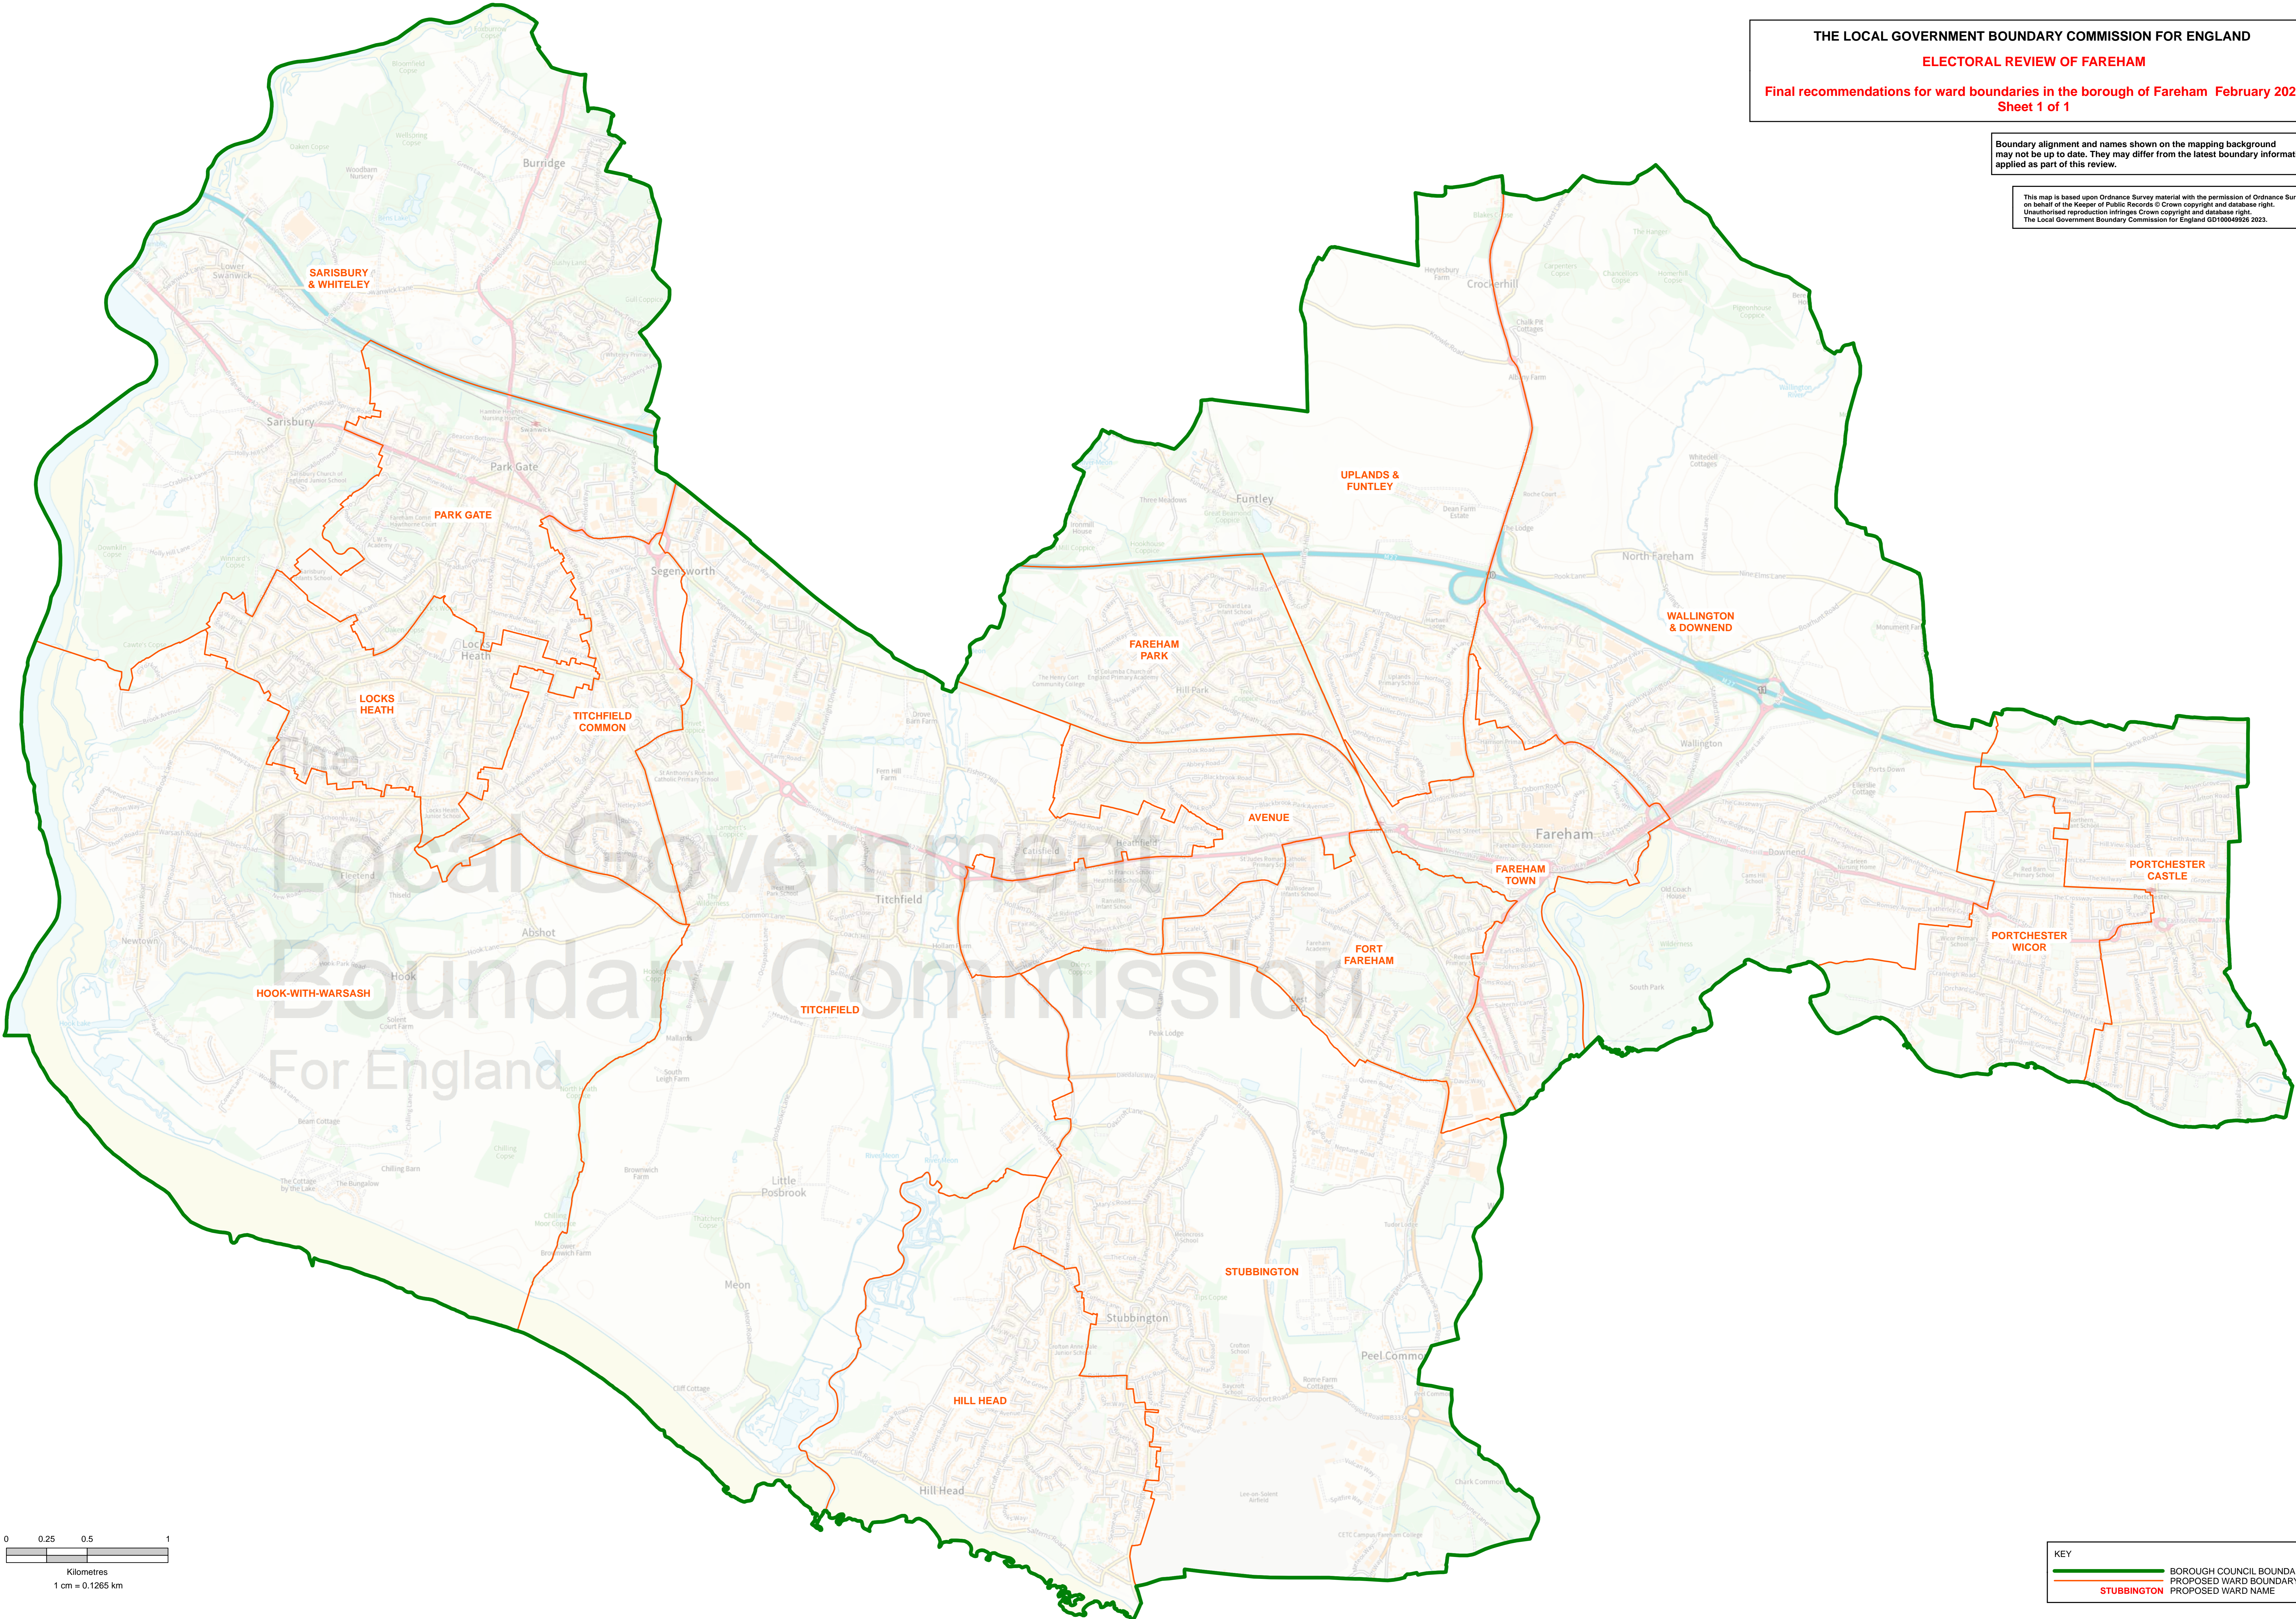

THE LOCAL GOVERNMENT BOUNDARY COMMISSION FOR ENGLAND
ELECTORAL REVIEW OF FAREHAM
Final recommendations for ward boundaries in the borough of Fareham February 2023
Sheet 1 of 1

Boundary alignment and names shown on the mapping background may not be up to date. They may differ from the latest boundary information applied as part of this review.

KEY	
	BOROUGH COUNCIL BOUNDARY
	PROPOSED WARD BOUNDARY
	PROPOSED WARD NAME