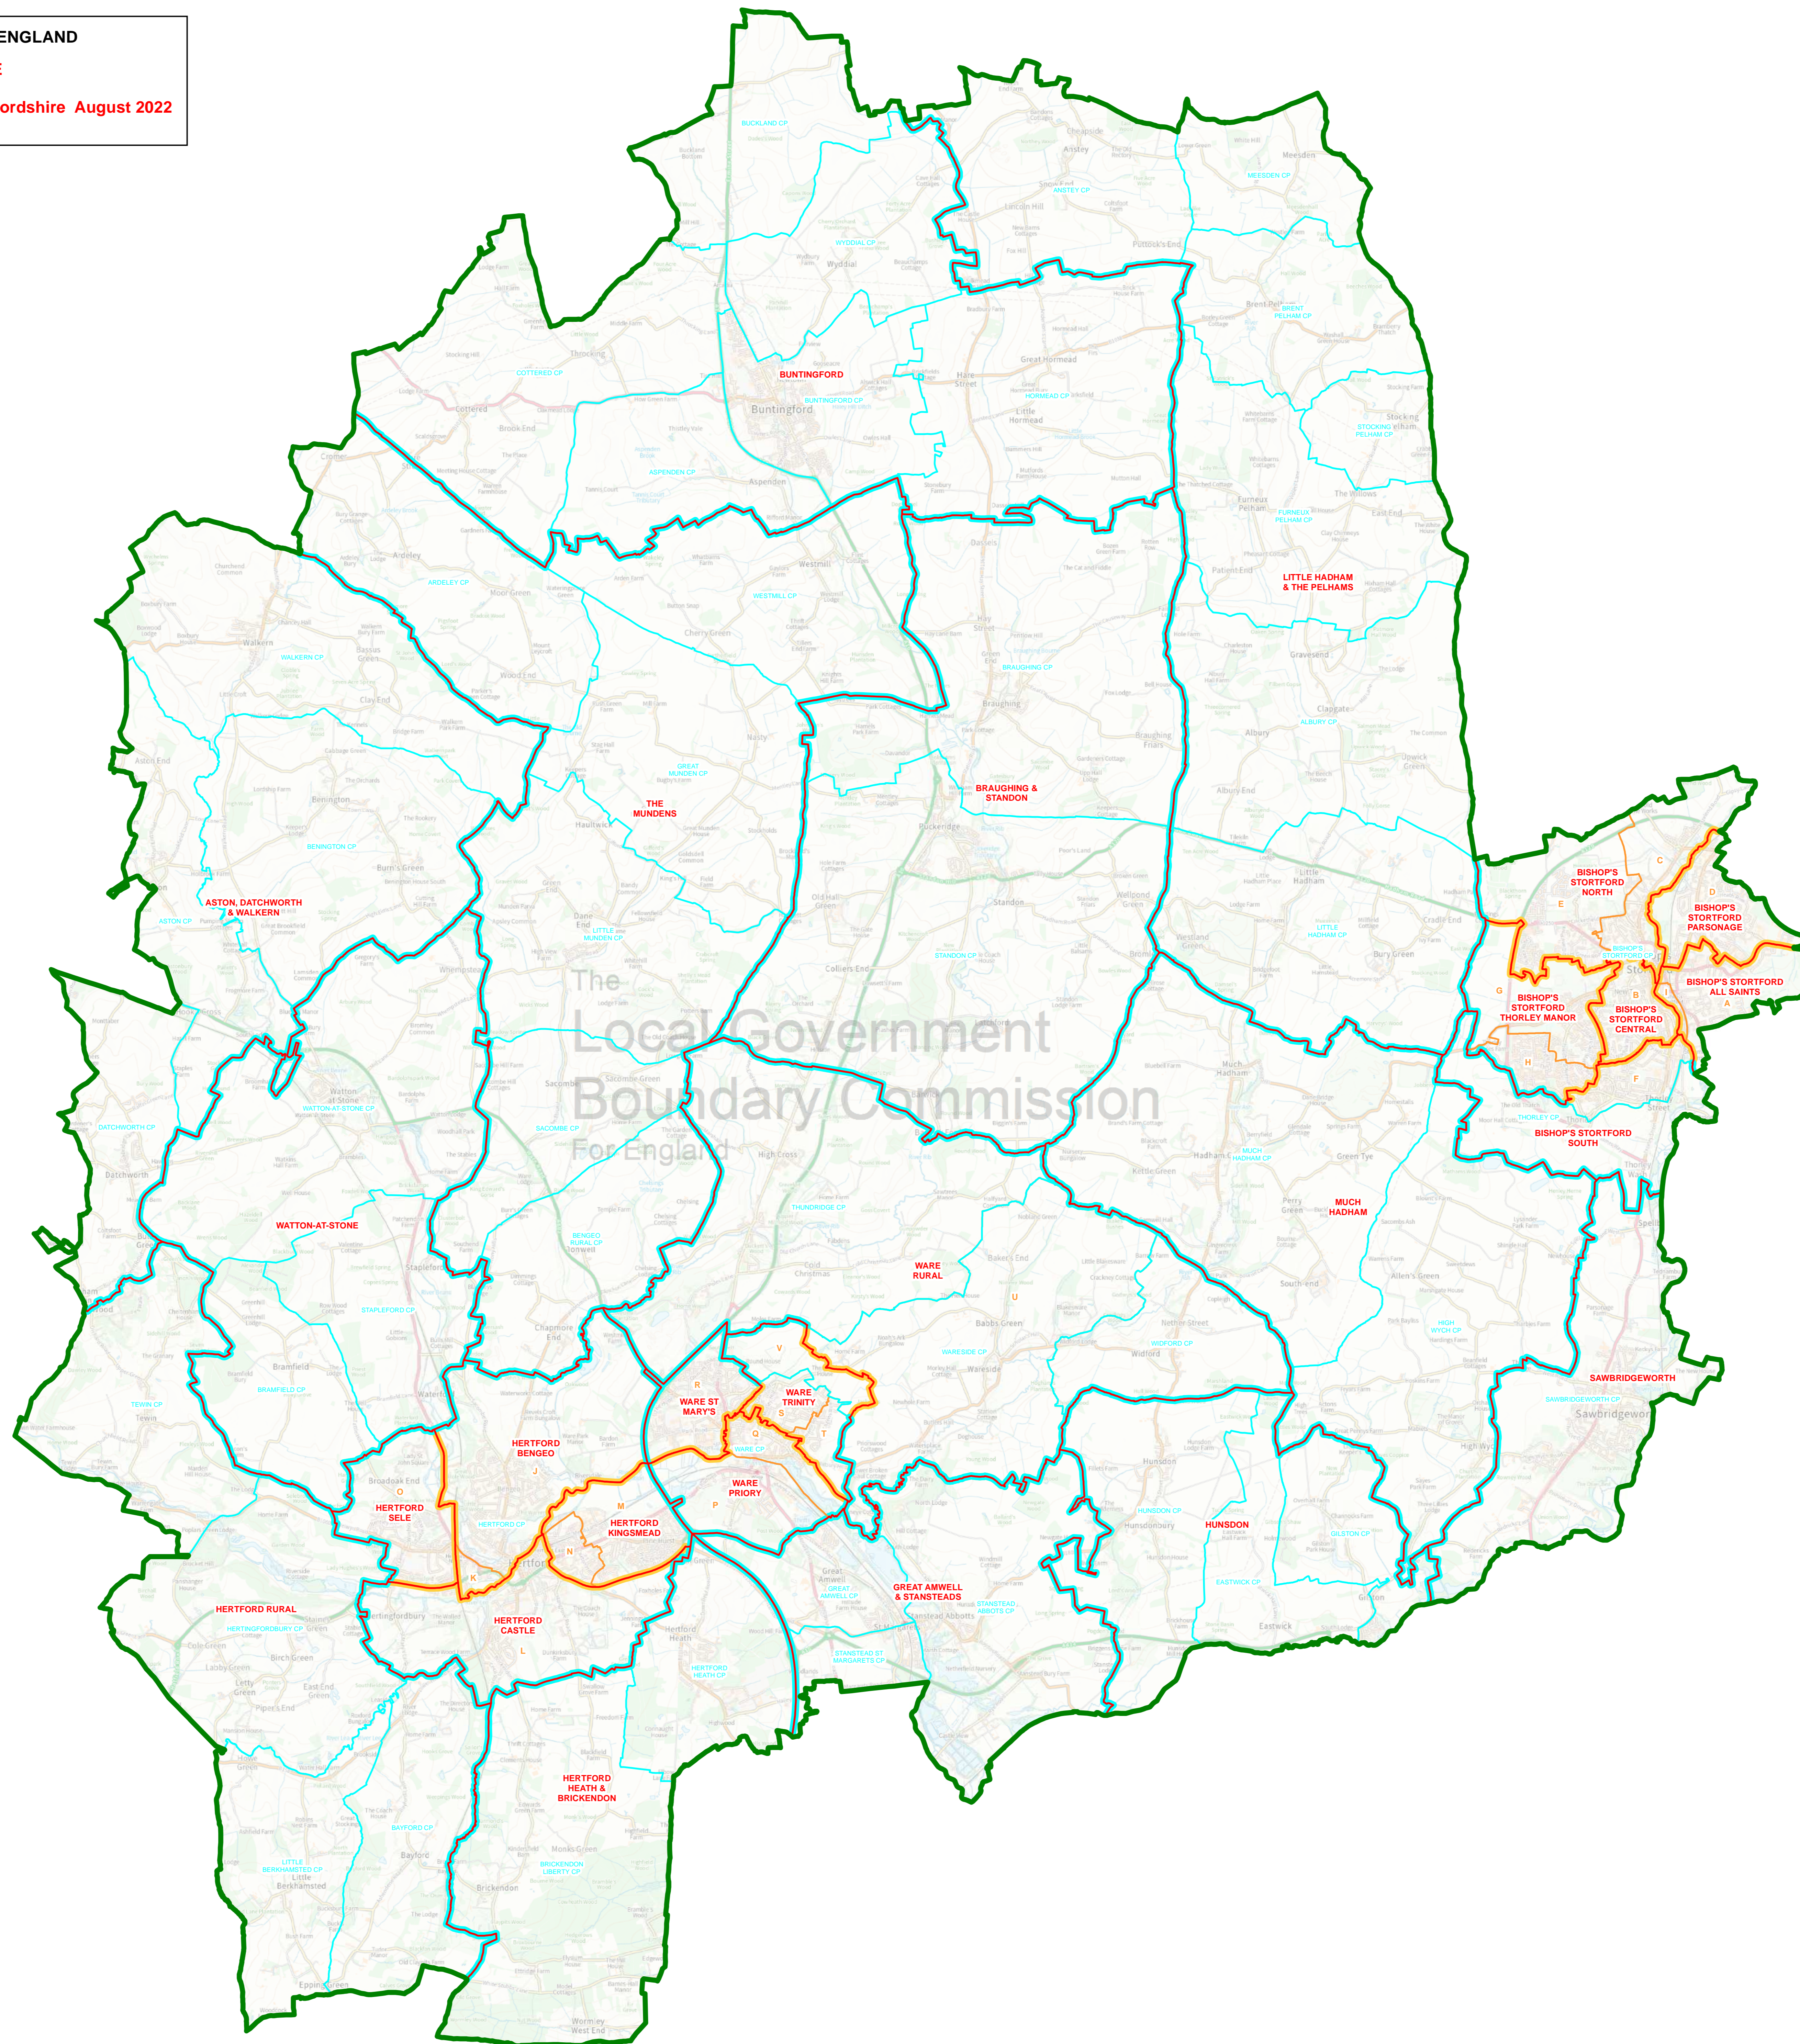

THE LOCAL GOVERNMENT BOUNDARY COMMISSION FOR ENGLAND

ELECTORAL REVIEW OF EAST HERTFORDSHIRE

Final recommendations for ward boundaries in the district of East Hertfordshire August 2022
Sheet 1 of 1

KEY TO PARISH WARDS

BISHOP'S STORTFORD CP

HERTFORD CP

WARE CP

- P WARE CHADWELL
- Q WARE CHRISTCHURCH
- R WARE ST MARY'S
- S WARE TRINITY
- T WARE WIDBURY

WARESIDE CP

- U RURAL
- V URBAN

KEY	
	DISTRICT COUNCIL BOUNDARY
	PARISH BOUNDARY
	PROPOSED PARISH WARD BOUNDARY
	PROPOSED WARD BOUNDARY COINCIDENT WITH PARISH BOUNDARY
	PROPOSED WARD BOUNDARY COINCIDENT WITH PROPOSED PARISH WARD BOUNDARY
	HUNSDON
	EASTWICK CP
	PARISH NAME